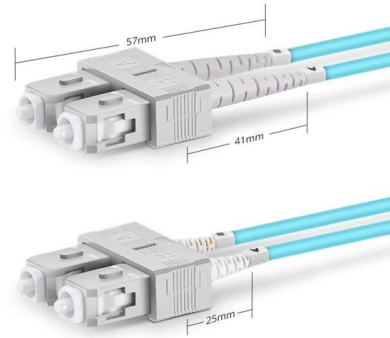

Industrial Socket Box, Industrial Socket Distribution Box

Industrial socket box: designed for industrial electrical systems, durable and capable of providing centralized and stable power, built-in circuit protection device to