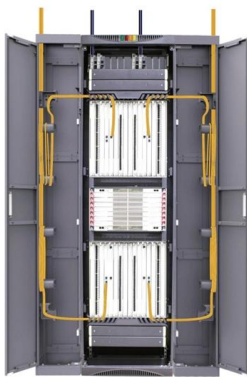

Industrial Socket Box, Industrial Socket Distribution Box

Industrial socket box: designed for industrial electrical systems, durable and capable of providing centralized and stable power, built-in circuit protection device to

Industrial Electrical Distribution Boxes , DENG YUE

Discover our Industrial Electrical Distribution Boxes, meticulously engineered for robustness and dependability. These high-performance electrical distribution boxes come equipped with multiple blue

Industrial Plug And Socket Distribution Box , Sanlec

Our product range includes a wide range of Industrial Plug And Socket Distribution Board, IP65 Plug and Socket DB, ABS Socket DB, Polycarbonate .

Socket distribution box Manufacturer, Industrial Plugs, Industrial

Socket distribution box Supplier, Industrial Plugs, Industrial Sockets Manufacturers/ Suppliers - Yueqing Beigang Electric Co., Ltd.