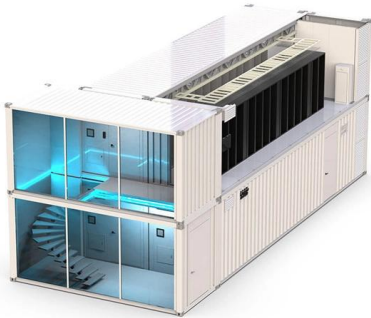

Electric Box Plug and Socket Distribution Box Industrial

Yueqing Beigang Industrial Socket Distribution Box is an electrical