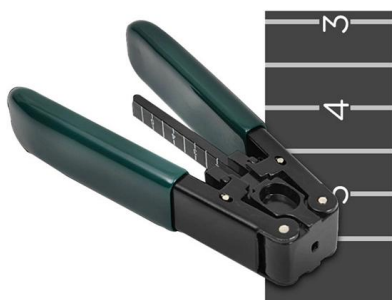

Industrial Distribution Board

We manufacture these boxes with various design and size options depending upon the MCB size to be used. Our boxes are known in the market for their durability and optimum performance.