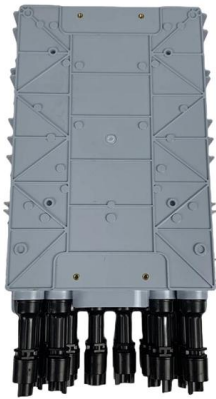

Industrial distribution boxes

Leading electrical protection devices manufacturer in the world.