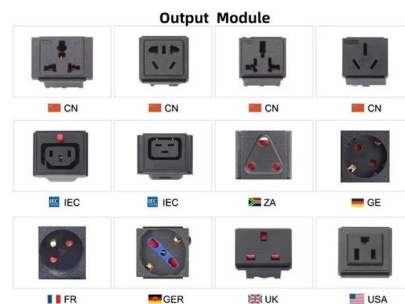

Everything You Need to Know About Ethernet

Jump To: History of Ethernet Ethernet and Wi-Fi Ethernet Cables Ethernet Ports Ethernet Switches Power-over-Ethernet (PoE) Using Ethernet in

Why Choose Us