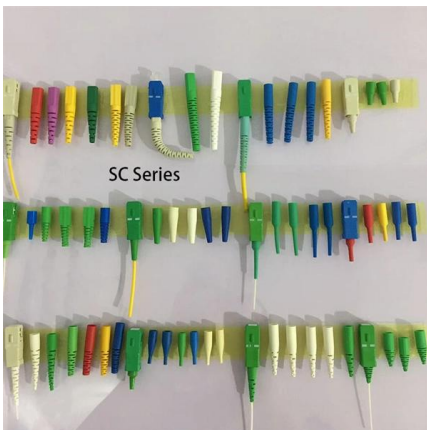

Everything You Need to Know About Ethernet

Jump To: History of Ethernet Ethernet and Wi-Fi Ethernet Cables Ethernet Ports Ethernet Switches Power-over-Ethernet (PoE) Using Ethernet in

Why Choose Us

What is a PoE switch (Power over Ethernet switch)?

Power over Ethernet switch (or PoE switch) is an access layer technology that combines data signals and electrical power into a single Ethernet

PoE Switches 101: An Essential Guide

Fortunately, most PoE switches today that offer 16 or more ports come with standard gigabit (1000 Mbps) uplink ports. Higher end professional