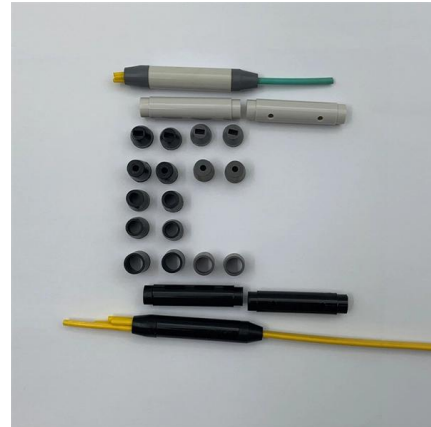

PoE Switches

With a PoE switch, you only need one Ethernet cable per device to transmit both power and data, reducing clutter and installation costs. No need to install

What is a PoE Switch

What is Power over Ethernet (PoE)? Power over Ethernet (PoE) is technology that passes electric power and data over twisted-pair Ethernet cable

What is a PoE Switch

A Power over Ethernet switch is a network switch that has PoE functionality integrated. Learn about different variations, limitations and benefits of