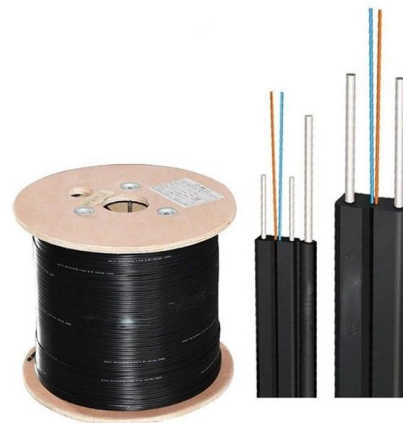

Customized Large Span Galvanized Distribution Electrical Cable Tray

These trays can accommodate large number of branch lines and have high load-bearing capacity. The cable trays have great mechanical strength and requires minimum maintenance.