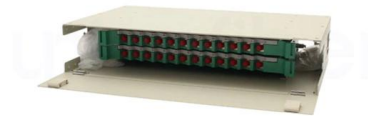

Cable management , Cable tray , Cable ladder rack , Eaton

With unmatched quality and service, we offer a variety of styles, materials and finishes available to support virtually any commercial and industrial cable management application requirement.