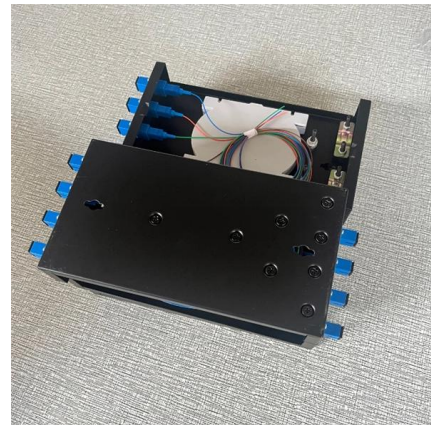

Butterfly Flat FTTH Drop Cable , FS

FTTH Drop Cables are designed to connect the fiber access point to the ONT on the home in a FTTH network. It offers an efficient and economical solution for deploying fiber in FTTH network. Central

Four -end connection methods of butterfly -shaped optical fiber optic

Fusion splicing is a process of joining two optical fibers together by melting their ends with an electric arc. Fusion splicing is the most common method used to connect butterfly-shaped optical fiber optic

FTTH - Round Drop Armoured Butterfly-Shaped Cable

Briticom ® offers Armoured Butterfly-Shaped Cable as well as a wide range of indoor and

outdoor fibre optic distribution, patching and consumer cords including

Butterfly Drop Cable , FTTH Terminal Cable , Fasten

Fasten butterfly drop cable is conform to the EU ROSH standard, and the flame retardant grade accords with IEC60332.

Round/ Butterfly Drop Cable FTTH Fast Connector