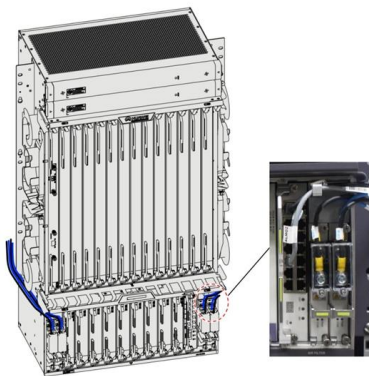

The transmission distance of the butterfly -shaped optical cable

It is known for its high transmission capacity, low attenuation, and low signal distortion. In this article, we will discuss the transmission distance of the butterfly-shaped optical cable.