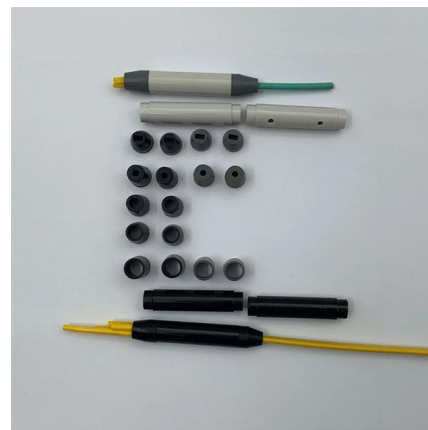

The transmission distance of the butterfly -shaped optical cable

It is known for its high transmission capacity, low attenuation, and low signal distortion. In this article, we will discuss the transmission distance of the butterfly-shaped optical cable.