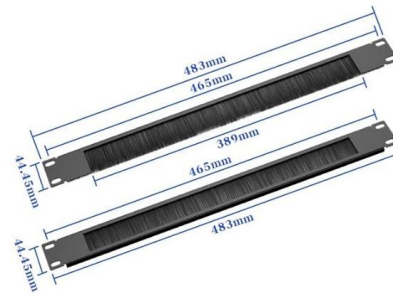

Round/ Butterfly Drop Cable FTTH Fast Connector

FTTH Fiber Fast Connector providing a quick and reliable solution for deploying fiber optic networks in residential settings.