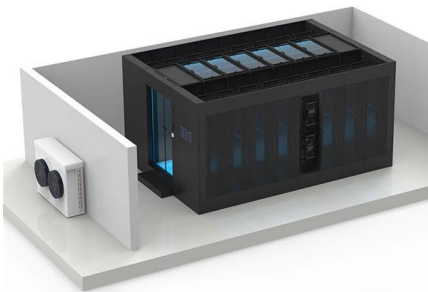

outdoor fibre optic distribution, patching and consumer cords including

FTTH Drop Cable , Indoor & Outdoor Fiber Optic Drop

Secure your network's last mile with our professional-grade FTTH Drop Cables. Featuring a flat, easy-strip design and G.657 bend-insensitive fiber, these cables

Best Indoor Butterfly GJXH FTTH Drop Fiber Optic

Explore the details, specifications and video of our Indoor Butterfly GJXH FTTH Fiber Optic Cable, and order high-quality Indoor Butterfly GJXH FTTH Fiber Optic

Butterfly Drop Cable , FTTH Terminal Cable , Fasten

Fasten butterfly drop cable is conform to the EU ROSH standard, and the flame retardant grade accords with IEC60332.