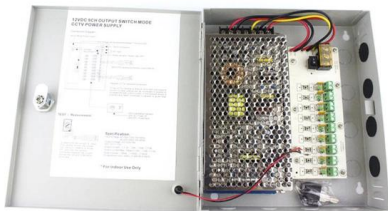

Adam Tas Corridor Energy

Dual-core network patch panel output

Dual-core network patch panel output

Networking Patch Panel Wiki, Types, and Purposes

Figure 1: Network Cabling What is the Networking Patch Panel Networking patch panel, a kind of cable organizer, is designed to connect and

Solved: Patch Panel and cabling

Please you can use a practical example with whatever kind of 24 port patch panel to clarify my doubt or addressing me to a specific link. Problem here is that it is not clear to me how

In a monolithic patch panel, these IDC terminals are also permanently-installed components of the patch panel. To install the panel to the

Patch Panels: A Complete Guide

Patch panels are one of the best ways to manage an expansive local area network (LAN) by providing quick and easy access to the ports and

Catalyst Family Inline Power Patch Panel Installation and

Each input connector is internally connected to a corresponding output connector (input connector 1 is connected to output connector 1, and so on). The RJ-45 ports serve as the physical