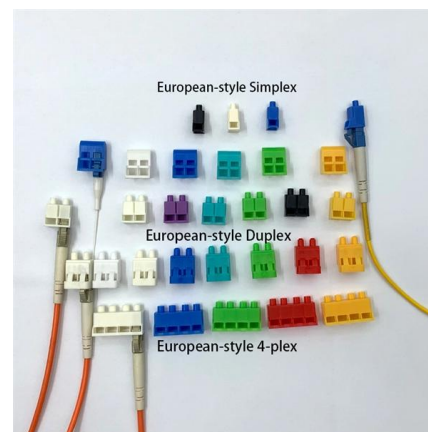

Catalyst Family Inline Power Patch Panel Installation and

Each input connector is internally connected to a corresponding output connector (input connector 1 is connected to output connector 1, and so on). The RJ-45 ports serve as the physical