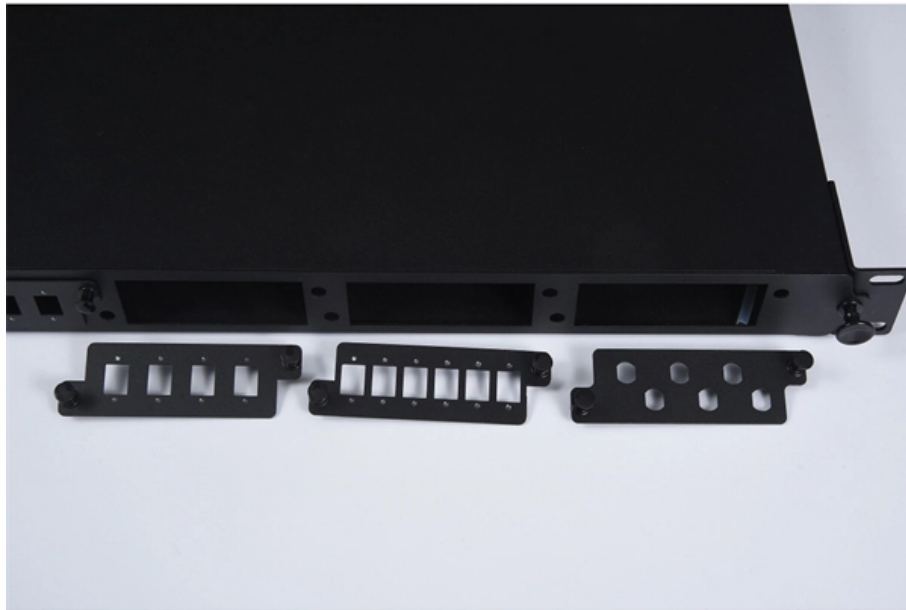

Adam Tas Corridor Energy

Dual power supply for network cabinets