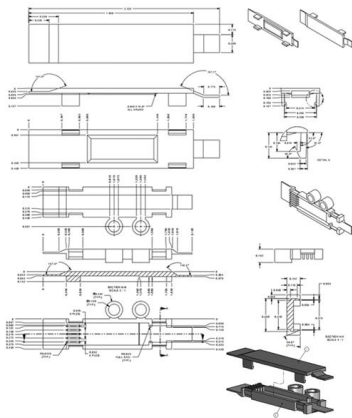

- ✓ TELECOM CABINET
- ✓ BRAND NEW ORIGINAL
- ✓ HIGH-EFFICIENCY

Network Cable, Power Cord, USB, HDMI, Fiber Optic

Ensure uninterrupted operations with our robust cabling, power, and network solutions, including high-speed fiber optic cables. Our extensive product range

15 Best Fiber-Optic Cable Adapters to Boost Your

An in-depth guide to the 15 best fiber-optic cable adapters in 2025 that can significantly enhance your network--discover which ones are right for you.

durable Fiber optic adapters- Cinofiber

Durable fiber optic adapters provide stable, long-lasting connections between optical fibers, minimizing signal loss and maintenance.

Fiber Optic Adapters, Fiber Optic Couplers

Get low-loss fiber optic adapters/couplers with good repeatability and durability for precisely mating two ends of a fiber optic cable. Multiple connector options available.