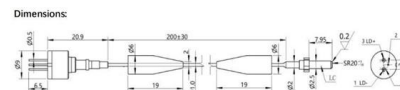

Simplex and Duplex Optical Adapters & Couplers

Optical cable adapters/couplers to connect fiber optic patch cables in single mode or multimode ST, SC, LC, FC connectors.