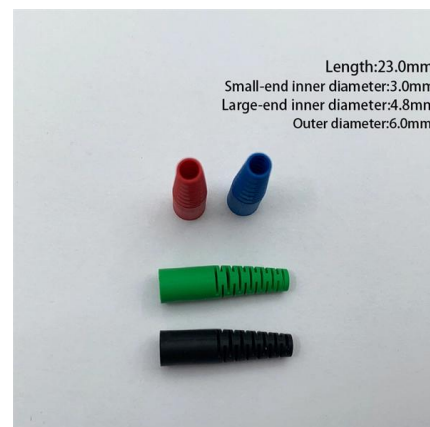

Fiber Optic Power Meter ST Adapter Optical Tester Accessories

Feature: 1. This ST adapter fits fiber optic power meter and optical light source. 2. Used for coupling of optical fiber power meter. 3. Good compatibility, stable performance, high reliability. 4. Made of high