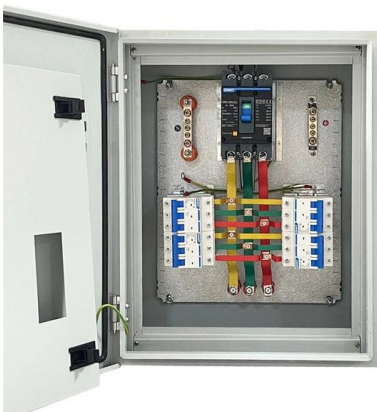

BMW E90/E92/E93 3 Series Carbon Fiber Parts

Bimmer Plug's BMW E90/E92/E93 3 Series carbon fiber parts collection. Explore carbon fiber parts, aftermarket accessories & mods for your BMW E Chassis.

SHOP BMW E92 Carbon Fiber and Performance Parts

Pom Performance BMW Carbon Fiber Parts
$500.00 USD $385.00 USD

BMW E Series Genuine Carbon Fibre Interior Trim

BMW E Series Genuine Carbon Fibre Interior Trim Cover Kit (E82, E90, E92) from £700.00 Genuine carbon fibre M Performance style stick-on interior trim set for a