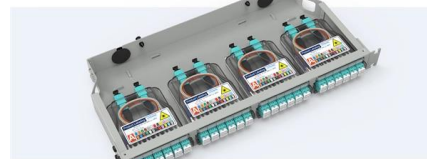

Pre-Terminated Patch Panel

- Multi-application support
- Flexible configuration
- Modular design

Battery to Charge Controller Tray Cables

Renogy Solar Tray Cable is a set of two wires made for connecting your charge controller to your battery.