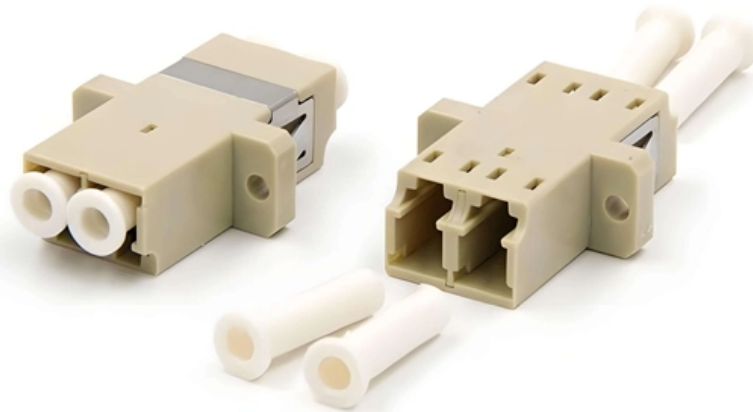

Adam Tas Corridor Energy

EU New Energy Cable Tray Consumables

EU New Energy Cable Tray Consumables

R-DCP-004

The purpose of the product system under study is to be used as insulating cable trays and trunkings for protecting, guiding and supporting electrical installations in the building and tertiary sectors.

Pre-Terminated Patch Panel

- Multi-application support
- Flexible configuration
- Modular design

Cable Gland Plug
28mm Cable Gland Plug

MPO IC up to 96 cores
MPO direct connection 48 ports

Mounting Bracket
Semi-open mounting holes

Battery to Charge Controller Tray Cables

Renogy Solar Tray Cable is a set of two wires made for connecting your charge controller to your battery.

igus launches first UL-listed motor cable for cable tray

The EU Series Heavy Duty Cable Tray, with its structured design developed for ease of use. Available in custom sizes and various coatings!

Cable Trays

Cable Trays Cable tray is a system used to safely carry and protect electrical cables along pathways planned specifically for building and facility installations.