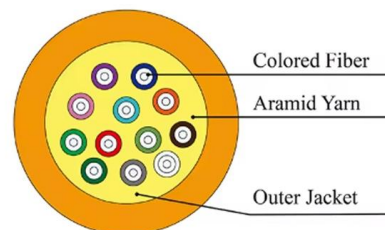

Customized SC LC 48 Port Patch Panel

Customized SC LC 48 Port Patch Panel Odf 6 Ports sc Simplex 1u 19" Rack-mount Sliding Full Loaded Odf 6 Core Fiber Odf. Unionfiber quality & durability., Alibaba