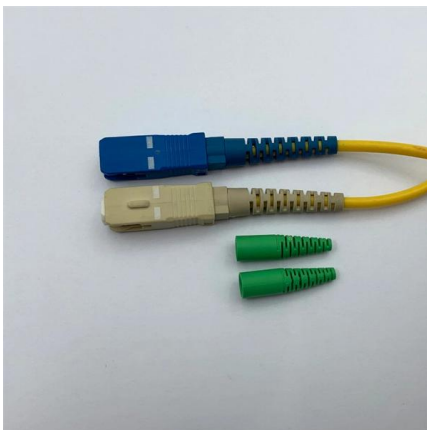

Buy Fiber Optic 12 Core ODF with SC/APC connector

1U Wall Mount Fiber Optic 12 Core ODF is a 1.19" standard size, easy to install Fiber patch panel with 12pcs SC/APC connectors and pigtails.