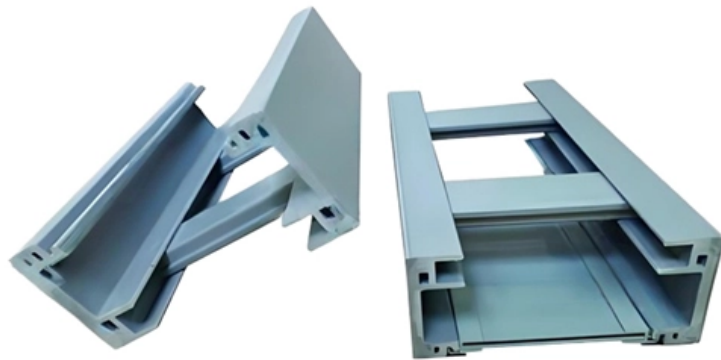

Adam Tas Corridor Energy

Eight-port industrial switch

Eight-port industrial switch

Durable Industrial Switches

D-Link's Industrial Switches have industrial-grade resilience to maintain your network uptime despite extreme hot and cold temperature variances. With Gigabit

IES-C1080 Industrial 8-Port Unmanaged Ethernet Switch Series

IES-C1080 series are unmanaged Ethernet switches with 8 x10/100Base-TX RJ45 ports. In addition, the wide operating temperature range from -40°C to 75°C can satisfy most of operating environment.

Industrial-Switch (852-1102) , WAGO

Industrial-Switch; 8 Ports 1000Base-T; black (4055143500173) , WAGO

Industrial 10-Port GbE PoE+ Switch w/ 8 GbE Ports & 2

Industrial 10-Port Gigabit PoE+ Switch with 8 Gigabit Ethernet Ports and 2 SFP Uplinks 240 W