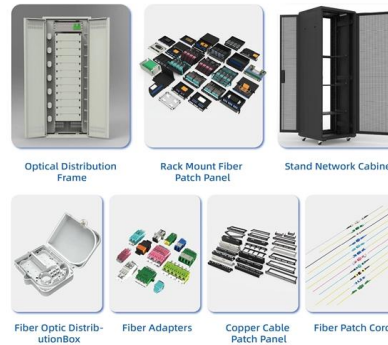

An Extensive Library of Self-Developed Products

Red Lion Controls 708TX Ethernet Switch, Managed, 8

The 700 Series 708TX Industrial Ethernet Switch combines outstanding performance and ease of use. The fully managed switch is ideally suited for connecting

TRENDnet 8-Port Industrial Gigabit PoE+ DIN-Rail Mini

TRENDnet's 8-Port Industrial Gigabit PoE+ DIN-Rail Mini Switch, model TI-PGLC80, is a reliable and rugged networking solution designed for use in both extreme and