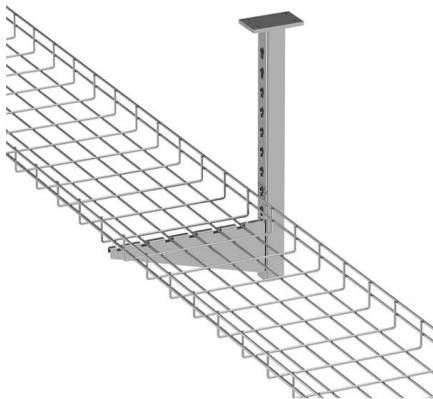

Fix Prepaid Electricity Meter Errors Fast - Joburg Guide

Also read: Who Supplies Electricity in Johannesburg: City Power or Eskom? If your prepaid electricity meter refuses to load a token, shows strange

Difference between meter box and distribution box

The meter box is a special box for electricity metering, such as ammeter, watt hour meter, power meter, etc. The distribution box is a special box for low-voltage

Meter Box vs Distribution Box: 8 Key Differences You Must Know

Understand the difference between meter boxes and distribution boxes, their roles, safety functions, standards, and correct applications in electrical systems.