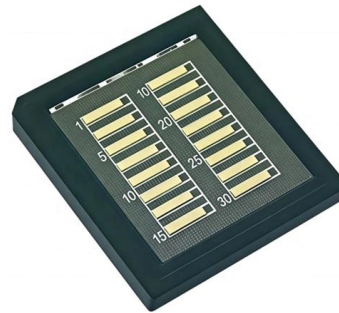

Meter distribution boxes

The insulated, encapsulated housings for the meter distribution box are easy to install. With the meter distribution in a multiple box construction type in accordance with DIN EN 61439-2/-3, installers have