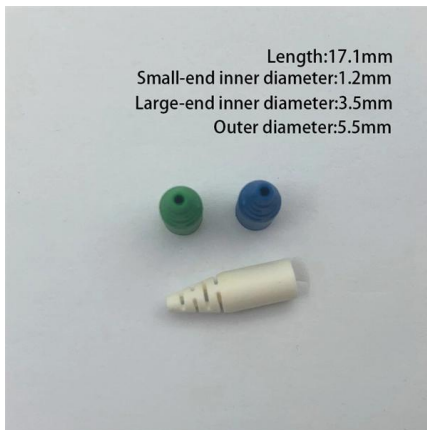

Distribution Boxes Types - The Complete Guide

The power distribution boxes deliver electricity from the main electrical main to other circuits. Several distribution boxes are designed for specific use in

CL219 Electric Meter Control Box Distribution Box Door Hinge

Free delivery and returns on all eligible orders.
Shop CL219 Electric Meter Control Box
Distribution Box Door Hinge Switch Cabinet
Hinge 1Pcs (209-2 Silver Gray).