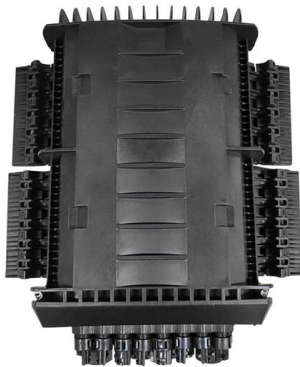

Electrical Power & Meter Boxes , Free Click & Collect

Shop our range of electric meter boxes at Bradfords, available in a range of sizes and keep your electric safe from damage. Free click and collect available.