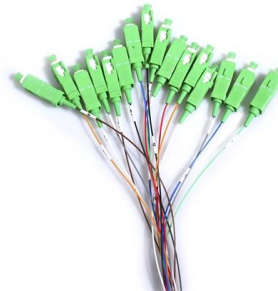

Adam Tas Corridor Energy

Electrical box ground wire icon

Electrical box ground wire icon

A Guide to Understanding the Symbol Used for Ground Wire

This symbol represents the connection of the electrical system to the earth, providing a safe path for electrical current in case of a fault or an abnormal condition. It is important to note that the ground

How to make proper & safe electrical ground wiring connections in the box: This article describes options for connecting a metal electrical box to the grounding conductor & connecting the grounding

Ground Symbols: Earth, Chassis, Virtual, Analog and

Ground symbols represent different grounding points in electrical systems. They are used to denote earth ground, chassis ground, virtual ground,

Electrical Grounding Icon Stock Illustrations - 976

Browse through 976 electrical grounding icon illustrations & vectors or explore more flat style or vector icon vectors to complete your project with stunning visuals.

Electrical Grounding Icon PNG

Free Electrical Grounding icon PNG Images or logo for your web or mobile design. 410+ High quality PNG hd pictures with transparent background on Pngtree.

Electrical ground symbol Icons, Logos, Symbols - Free Download