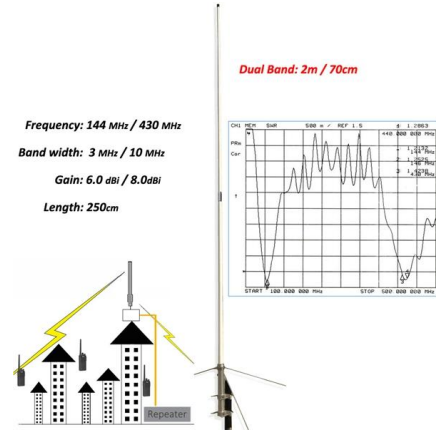

delight customers, scale profitably, and run flawlessly.