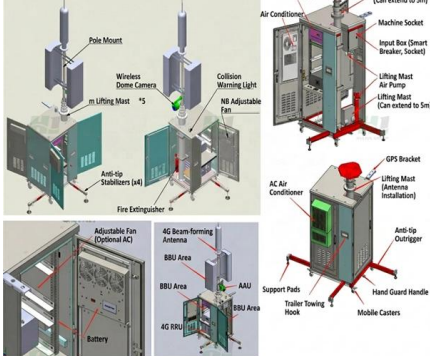

Product Composition Description