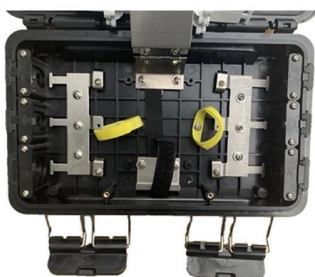

## Ethiopia Cost Fiber Optic Terminal Box 12-core

---

### 8 Port FTTH Fiber Distribution Box with 24 Cable

The 8 Port FTTH Fiber Distribution Box with 24 cable outlets can house 4 sc duplex adapters and one 1x8 blockless splitter and supports 24 cores splicing.

### Fodb 12a 12 Core Fiber Optic Terminal Box

FAT-12A Fiber Access Terminal - 12 Cores  
Description FAT-12A fiber access termination box is able to hold up to 12 subscribers. It is used as a termination point for the feeder cable to connect with drop

### 12 Port Fiber Access Terminal Box For Steel-tube

This 12 port fiber access terminal box is designed to connect feeder cables to