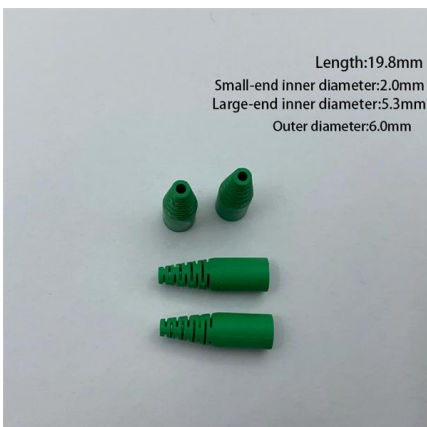

Length:19.8mm
Small-end inner diameter:2.0mm
Large-end inner diameter:5.3mm
Outer diameter:6.0mm