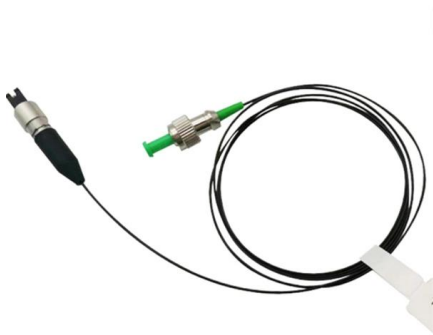

32 Port Fiber Distribution Box, 72 Cores Splicing -

The 32 port fiber splitter distribution box comes in three internal structure options, they all can achieve direct and branch connection of optical cable.