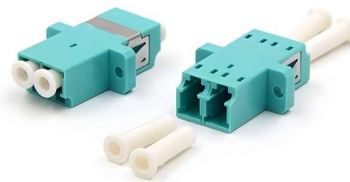

12core FTTH Fiber Optical Terminal Box

1.1 This distribution box terminates up to 2 fiber optic cables, offers spaces for splitters and up to 12 fusions, allocates 12 SC adapters and working under outdoor