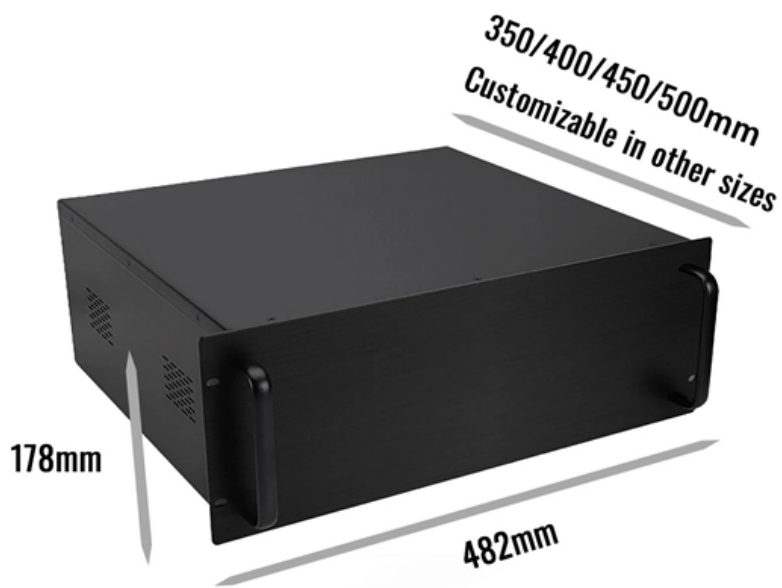

Adam Tas Corridor Energy

European Distribution Box Fence