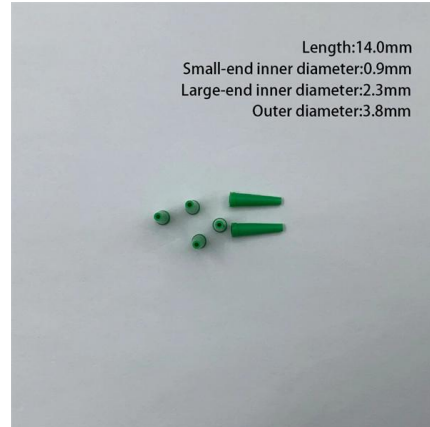

European Fence Panels , Buy Direct , Monton Fencing

European Garden Fence Panels, delivered throughout Greater Manchester & Cheshire. Imported directly from Europe. Installed within concrete or timber posts.