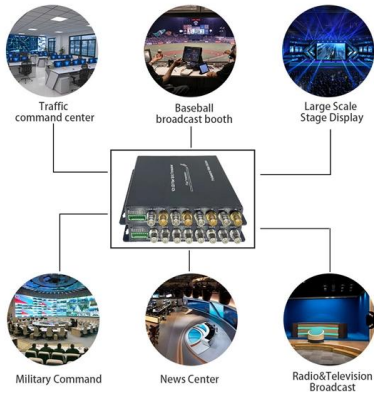

European Tower Communications Station