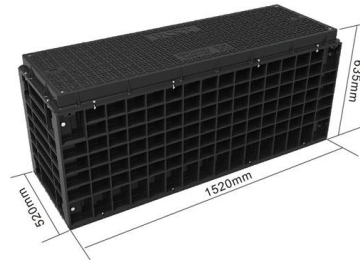

Europa Towers ,

Europa Towers own and operate transmission sites for the wireless and broadcast industries across Europe. We have built up an extensive network of transmission