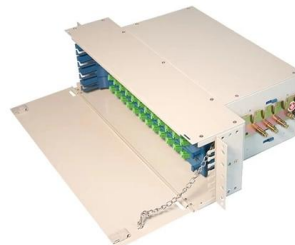

American Tower Europe , American Tower

American Tower Europe is helping to build a more connected Europe by providing communications real estate solutions to meet today's evolving network demands.