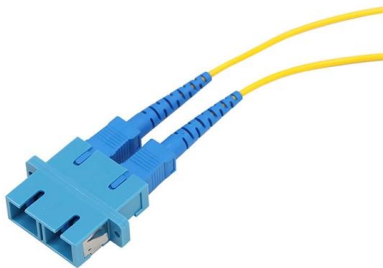

304 Stainless Steel Distribution Box

The 304 Stainless Steel Distribution Box is constructed from 304-grade stainless steel, featuring a robust structure as well as dustproof, waterproof, and corrosion-resistant properties.

Explosion Proof Distribution Cabinets for Reliable Power

An explosion-proof distribution cabinet is a critical safety component in hazardous environments where flammable gases, vapors, or dust may be present. Designed to contain any internal explosion and