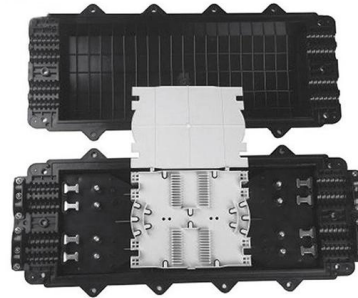

Terminal boxes , Junction boxes , Ex , Ex e , Ex d , ATEX , Explosion

Safely conduct, connect and distribute energy in hazardous areas with R. STAHL's terminal boxes. We offer bespoke, custom-made terminal boxes and terminal box combinations, as well as standard

Stainless Steel EX Enclosures-- ATEX and IEC approv

s for Zones 1 and 2 or 21 and 22 to 94/9/EC standards. With foamed-in-place silicone gaskets, these Type 304 Stainless Steel units provide reliable protection in potentially explosive atmospheres.

Explosion proof distribution box

Explosion-proof distribution boxes are typically constructed from three primary materials--aluminum, stainless steel, and fiberglass-reinforced plastic (FRP)--each selected based on environmental

AGP17 ATEX and IECEx Explosion-protected Distribution Boards

Crouse-Hinds series AGP17 ATEX and IECEx explosion-protected distribution boards and control assembly are designed for MCB distribution of lighting circuits, heating circuits, socket distribution