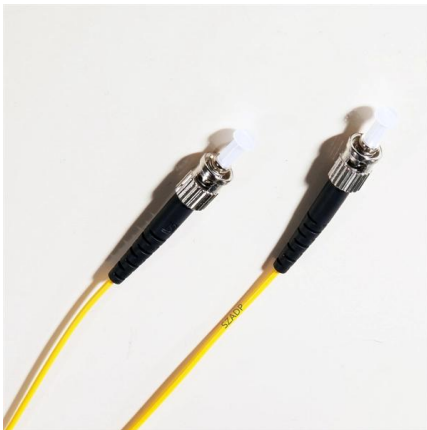

### **Metal Cable Glands 1 Pcs M6 M8 M10 M 12 M14 M16 M18 Metric**

Shop Metal Cable Glands 1 Pcs M6 M8 M10 M 12 M14 M16 M18 Metric Cable Gland Waterproof Explosion Proof 304 Stainless Steel Connector for Dia Cables (M18Fit Cable 5-10mm). Free delivery