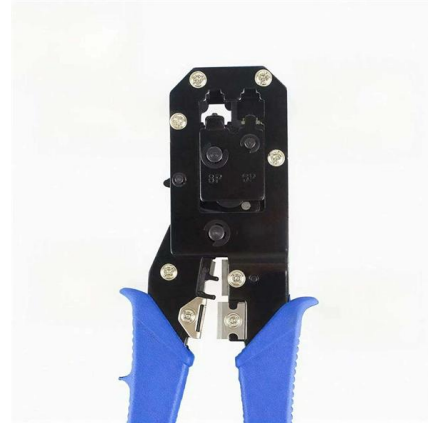

Optic Terminal Box, 24 Core 24 Port Fiber Optic Splice

Optic Terminal Box, 24 Core 24 Port Fiber Optic Splice Box SC Connector Optical Fiber Output Box Optical Fiber Terminal Box Terminal Junction

Feiboer Junction Box

Junction Box Dome Type 24 core 48 core PP material Fiber Optic Closure enclosure 2 in 2 out mechanical seal Joint closure

Splice box, 24 cores outdoor (IP65) FTTH box, 24x SC

FTTH outdoor box for 24 adaptors SC simplex, LC

duplex or E2000 with key. Wall mounting enabled. Waterproof IP65. Adaptor not included.

24 Core Fiber Optic Distribution Box

JUNPU 24 Core fiber optic distribution box is made with PC+ABS material. The equipment is used as a termination point for the feeder cable to connect with drop cable in FTTx communication network