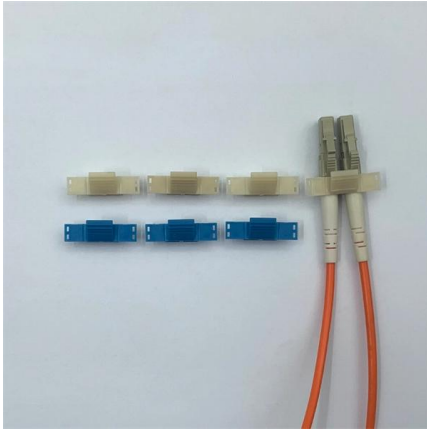

Adam Tas Corridor Energy

Export junction box 24 cores

Export junction box 24 cores

Fiber Optical Cajas Outdoor FTTH 24 Cores Splitters

Fiber Optical Cajas Outdoor FTTH 24 Cores Splitters Access Terminal Junction Distribution Box, Find Details and Price about Outdoor Fiber Termination Box

Optic Terminal Box, 24 Core 24 Port Fiber Optic Splice

Optic Terminal Box, 24 Core 24 Port Fiber Optic Splice Box SC Connector Optical Fiber Output Box Optical Fiber Terminal Box Terminal Junction

Feiboer Junction Box

Junction Box Dome Type 24 core 48 core PP material Fiber Optic Closure enclosure 2 in 2 out mechanical seal Joint closure

Splice box, 24 cores outdoor (IP65) FTTH box, 24x SC

FTTH outdoor box for 24 adaptors SC simplex, LC

duplex or E2000 with key. Wall mounting enabled. Waterproof IP65. Adaptor not included.

24 Core Fiber Optic Distribution Box

JUNPU 24 Core fiber optic distribution box is made with PC+ABS material. The equipment is used as a termination point for the feeder cable to connect with drop cable in FTTx communication network