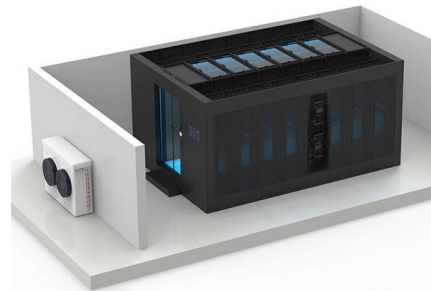

6 Splice Distribution Box Unloaded 1x4 Fiber Optic

The distribution box can hold 6 cores termination and install 1x4 fiber optic

SJ-ODB-M15 Fiber Optic Junction Box 48 Cores

SJ-ODB-M15 fiber optic junction box 48 cores is designed for cable management, it provides protection for fiber optic cables and easy installation. With the