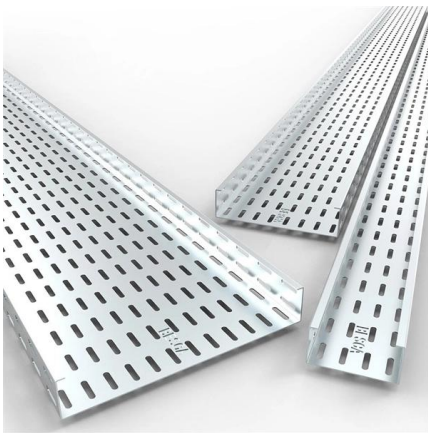

Unex

Hier sollte eine Beschreibung angezeigt werden, diese Seite lässt dies jedoch nicht zu.

Cable Tray Outdoor: Durable Solutions for 2025

Looking for reliable cable tray outdoor solutions? Discover UV-resistant, rustproof designs for industrial and construction use. Click to explore top-rated options with customizable

Cable Tray Systems - CableOrganizer

Discover high-quality Cable Tray Systems at CableOrganizer. Organize and protect your cables with durable, reliable solutions for any setup. Shop now!