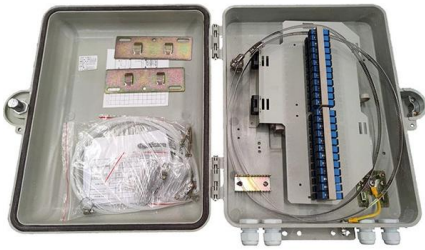

Dynamic Container Scaling with Intel® Rack Scale Design

Summary This document describes several ways that container environments like Kubernetes can take advantage of the capabilities of Intel® Rack Scale Design (Intel® RSD) compatible hardware to

42U 1200 mm Deep Dynamic Rack and Expansion Rack: Installation

This document contains general installation instructions for the IBM® 42U 1200 mm Deep Dynamic Rack and IBM 42U 1200 mm Deep Dynamic Expansion Rack. Always read the documentation that

Pre-Terminated Patch Panel

- Multi-application support
- Flexible configuratvion
- Modular design

42U 600mm Wide x 1200mm Deep Enclosure

With a strong focus on cooling, power distribution, cable management and environmental monitoring, the NetShelter SX provides a reliable rack-mounting environment for mission-critical equipment.

IBM 42U and 47U 1200mm Deep Static and 42U 1200mm Deep Dynamic Racks

The IBM 42U and 47U 1200mm Deep Static Expansion Racks are industry-standard 19-inch racks that complement the IBM Static Racks with additional rack-mounting space.