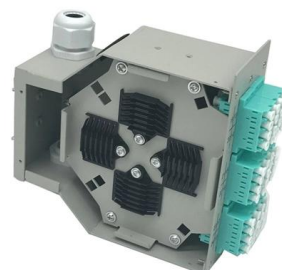

FTTR vs FTTH: Key Differences in Home Fiber Networks

In the era of 5G, 8K video, and smart homes, reliable high-speed internet has transitioned from a luxury to a necessity. Two key fiber optic technologies--Fiber to the Home (FTTH) and Fiber