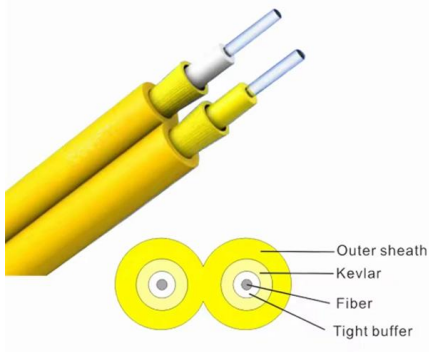

Types of Cable Trays: Ladder, Perforated, Basket, Solid

Cable trays support insulated electrical cables in industrial and commercial settings. There are several types of cable trays, including ladder,