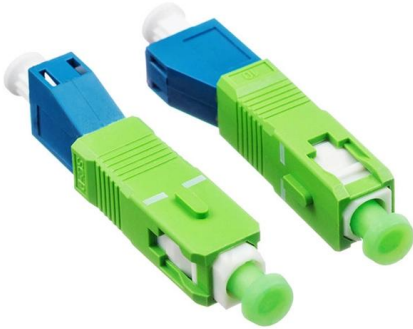

Ladder Type Cable Tray

Cable ladder trays have side rails with rungs to route and support cable. The rungs allow cable to enter and exit anywhere along the span, and they facilitate future

Cable Tray and Cable Ladder Systems: Complete Guide to Installation

Discover comprehensive information about cable tray and cable ladder systems, including installation benefits, fire safety features, load-bearing capacity, and cost-effective solutions for electrical

The Ultimate Guide to Ladder Cable Trays for Safe

Ladder trays are not simply for bringing structural support to wires, but constitute a strategic investment in safety and efficiency, which leads to ease of adaptability.

What is a Ladder Type Cable Tray? Features, Sizes

Explore everything about ladder cable trays - from their components to unique features, sizes, and comparison with other cable trays.