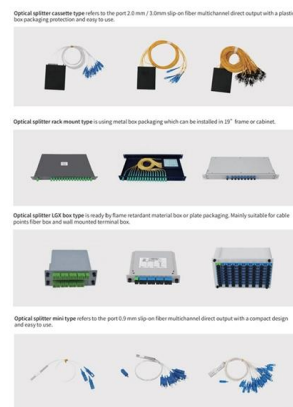

Panduan Utama untuk Memilih Kotak Distribusi Industri yang Tepat

Kotak distribusi (sering disebut sebagai papan distribusi atau papan panel) dan soket meteran sebelumnya lebih dari sekadar lemari logam atau plastik. Mereka adalah penutup berteknologi tinggi