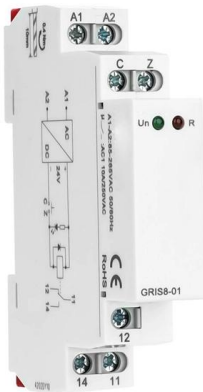

Fiber Cable Tray Archives

Employee shareholding and factory direct sale, the quality of products is guaranteed. (2) With perfect qualification certification and strong research and development capabilities, it has more than 57