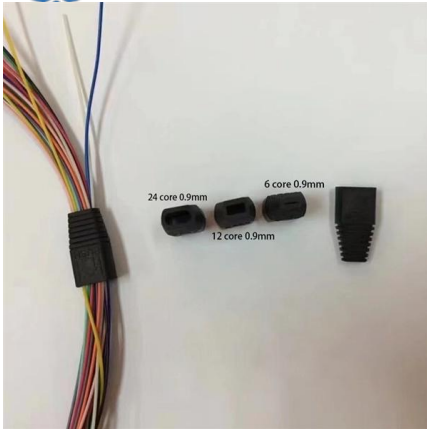

Fiber Cable Tray Archives

Employee shareholding and factory direct sale, the quality of products is guaranteed. (2) With perfect qualification certification and strong research and development capabilities, it has more than 57

Premium Fiber Glass Cable Trays

Shop high-quality fiber glass cable trays from reliable suppliers. Enjoy durable, corrosion-resistant, and customizable solutions for your cabling needs.

Cable Guides and Fiber Trays ,

Our cable guides allow for the safe routing of fiber optic cables while preventing cable damage and speeding up the installation process. Their robust construction and user-friendly designs make them