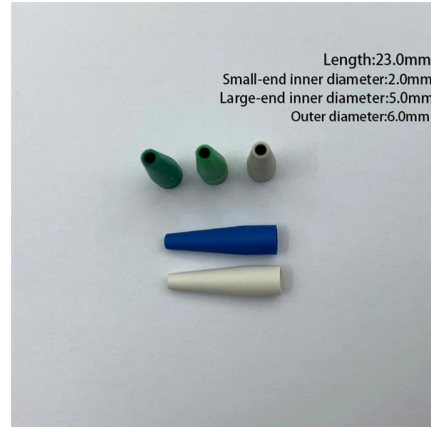

Fiber optic junction box, Fiber optic terminal box

A pre-assembled terminal distribution box is an ideal supporting device for the wiring between optical nodes and terminal equipment in fiber optic transmission networks.

Fiber Termination Boxes

Whether it's for straight-through terminal box or branched type terminal boxes, indoor or outdoor, our terminal boxes offer a versatile and cost-effective solution for

Fiber Terminal Box

Fiber Terminal Boxes GAO Tek's fiber terminal boxes are devices used in fiber optic networks to terminate and manage fiber optic cables. Our boxes serve as a connection point for incoming and