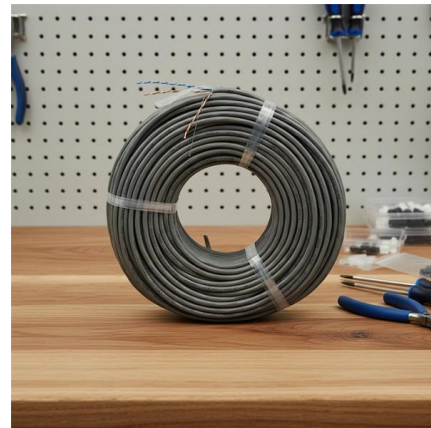

Fiber Termination Boxes

Whether it's for straight-through terminal box or branched type terminal boxes, indoor or outdoor, our terminal boxes offer a versatile and cost-effective solution for

Fiber Terminal Box

Fiber Terminal Boxes GAO Tek's fiber terminal boxes are devices used in fiber optic networks to terminate and manage fiber optic cables. Our boxes serve as a connection point for incoming and