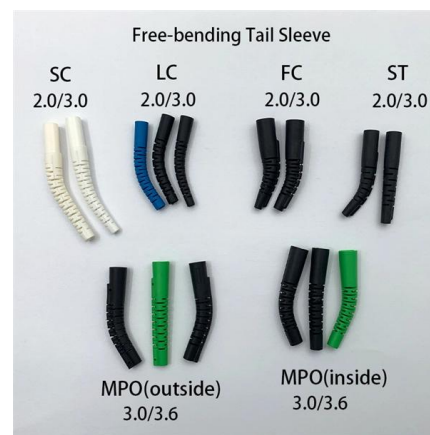

Durable FTTH Terminal Box , Fiber Termination

Explore reliable FTTH terminal boxes for secure fiber termination and distribution. Wall-mounted design, robust build, for home and industrial optical networks.