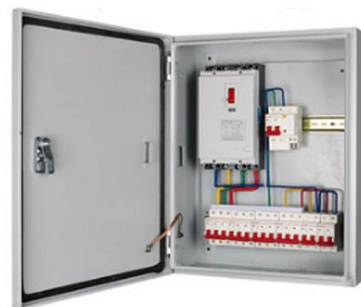

### Fiber Terminal Box

FTTH distribution box made of S304 stainless steel, featuring IP65 protection and wire drawing surface treatment. Ideal for robust outdoor use. This product is 4Core Wall Mount Fiber Terminal Box with

### How to choose a suitable fiber optic terminal box?

Pole mount: Suitable for most of outdoor fiber optic terminal box, mounting with ss straps.

Aerial mount: Hanging on electric wires with ss hooks, mostly used for splicing enclosure or

### Fiber Terminal Boxes: What They Are and Why You

A fiber terminal box, is a device used in fiber-optic communication networks to terminate, splice, and distribute optical fibers. It is a small enclosure