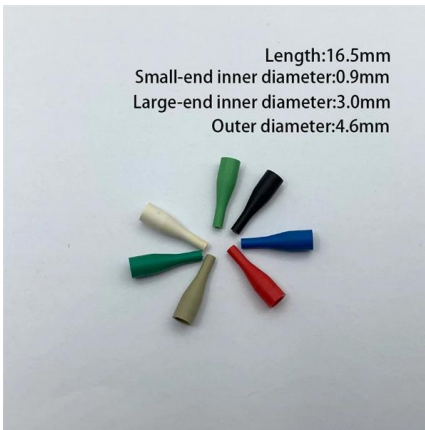

8 Port Optical Fiber Termination Box, Metal

The 8 ports metal fiber termination box is designed for connecting optical fiber