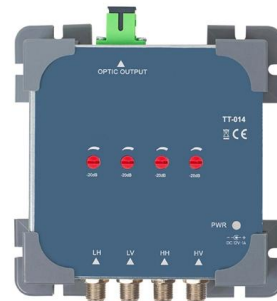

Fiber Optic Accessories - tagged "networking-cable-sleeves" - Fiber

From Fiber Optic Cable Protective Sleeves to Fiber Wall Entry Plugs, our Fiber Optic Cable Accessories give your network a professional fit and finish. Our Recommendations and Additional Information If