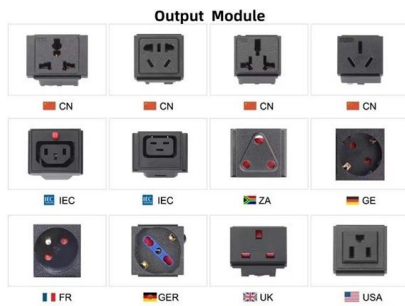

Why Choose Us

Dome Fiber Optic Splice Closures , Wholesale IP68

Dome Type Optical Fiber Splice Closures Overview: Dome type optical fiber splice closures, also known as vertical closures, are essential components for protecting

Optical Cable Tray , Fiber Guide , Ducting , Raceway

Fiber Guide is designed to protect and route fiber optic patch cords, multi-fiber cable assemblies, and intrafacility fiber cable to and from fiber splice enclosures, fiber