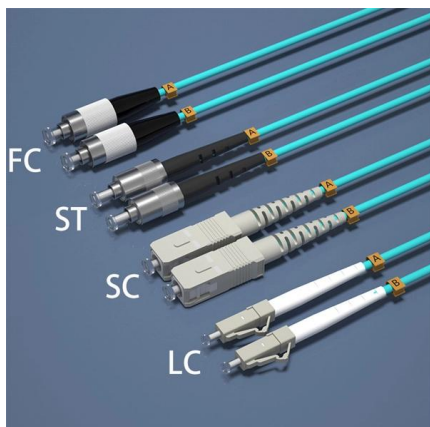

FTTX FTTH Line-in Type Fiber Optic Box 12 Core 24 Core 36 Core 1

FTTX FTTH Line-in Type Fiber Optic Box 12 Core 24 Core 36 Core 1 Input 2 Output Fiber Optic Splice Closure Price: Negotiable MOQ: 1000