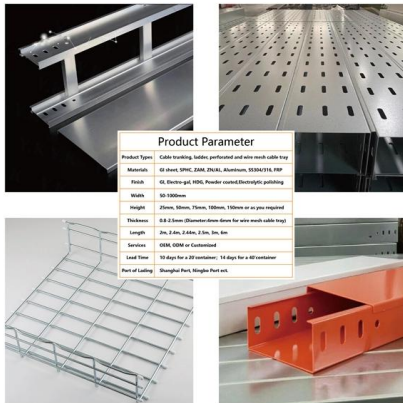

distributors and 12 fuses. It is equipped with 12 SC adapters and can

Akozon IP65 Fiber Optical Terminal Box for FTTH, 12-Core Fiber

Designed for integrating incoming cable & drop cable, fiber optic splicing, winding, storage, & distribution, it provides an efficient solution to your fiber cabling needs.

FDTB-12

FDTB-12 - 12 Core Fiber Optic Distribution Terminal Box. Material: PC+ABS UV and Weather Resistant IP68, Wall or Pole Mounting, Unloaded.