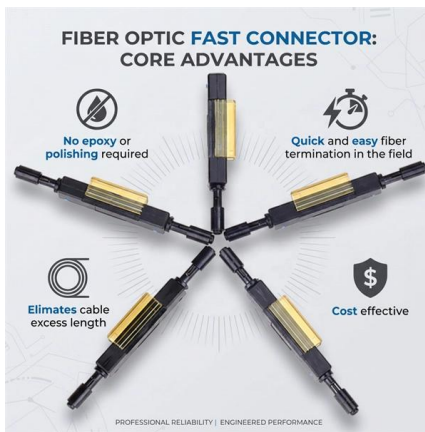

Optical Cable Tray , Fiber Guide , Ducting , Raceway

Optical cable tray is a system designed to protect and route fiber optic patch cords, cable assemblies to and from network cabinets, ODF and other terminal devices.

Contact Us

For datasheets, pricing, or custom telecom energy solutions, please visit:
<https://www.koskolong.co.za>