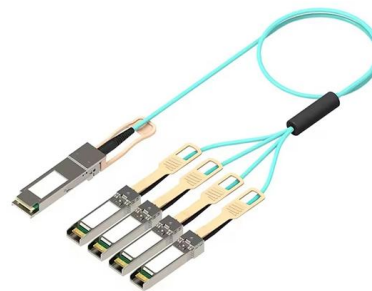

Wholesale Fiber-optic Splice Closures from Manufacturers, Fiber-optic

Dive into our online wholesale fiber-optic splice closures products catalog on globalsources ! Source over 176 fiber-optic splice closures for sale from manufacturers with factory direct prices, high quality