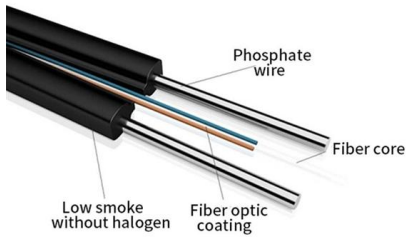

Fiber Cleaners, Insertion & Removal Tools

The fiber cleaner comes with a removable cap to clean 2.5 mm ferrules in recessed fiber optic adapters or individual FC, SC, or ST connectors. Like our dispenser,

WRAPPING TUBE CABLE ENTRY TOOL

This tool is designed to help efficiently open Wrapping Tube Cable in both end prep and mid sheath entry. The blade angle and tool shape help prevent the blade

Cable Prep FOCUS(TM) Fiber Optic Connector Insertion

This fiber connector tool allows technicians to insert and remove small-form-factor

Corning® ALTOS® Loose Tube Fiber Optic Cables

Corning ALTOS® cables provide stable performance over a wide temperature range and are compatible with any telecommunications-grade optical fiber.