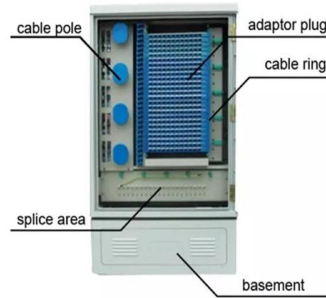

Amazon : Wall Mount Fiber Box

Fiber Optic Wall Mount Box with LC Couplers for Single Mode & Multimode Fiber Optic Cable. , Fiber Box Enclosure for MPOE's, Network Rooms, and IDF Rooms. (LC 6 Strand OS1/OS2)

Fiber Optic Cable, Clamps, Boxes, for FTTH

JERA LINE-China Factory produce high-quality fiber optic cables, fiber cable clamps, and fiber optic boxes for outdoor & Indoor FTTH. ISO 9001 certified.