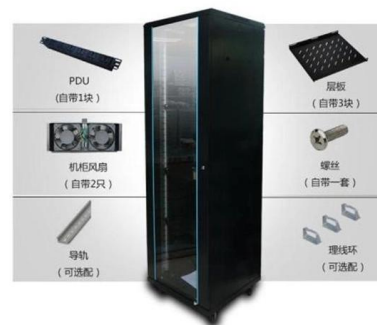

WALL BOX CommScope BUDI , Foss fiberoptics

WALL BOX CommScope BUDI BUDI is a product range of compact, wall mountable fiber enclosures for indoor and outdoor use. They are specifically designed for fast deployment and easy customer

可选配件