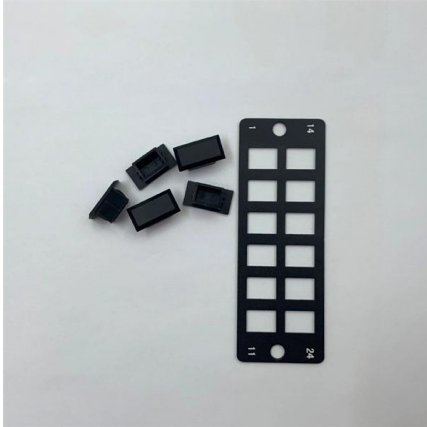

Contact Us

For datasheets, pricing, or custom telecom energy solutions, please visit:
<https://www.koskolong.co.za>