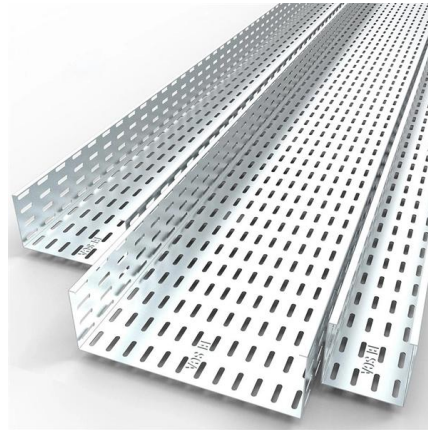

Amazon : Fiber Optic Coupler

Discover fiber optic couplers for network connectivity. Find SC, LC, and ST adapters with low insertion loss for reliable connections.