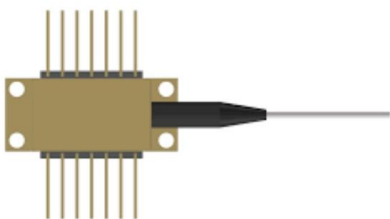

## Fiber Optic Coupler Flange Fixer

---

### Fiber Optic MPO Coupler, Aqua w/ Mounting Flange

L-com's MPO fiber optic couplers provide a fast and easy way to connect one male MPO fiber cable (with alignment pins) to one female MPO fiber cable (without

### L-com FOA-MPOFB Fiber Optic MPO Coupler, Black w/ Mounting Flange

L-com's MPO fiber optic couplers provide a fast and easy way to connect one male MPO fiber cable (with alignment pins) to one female MPO fiber cable (without alignment pins). Constructed of light