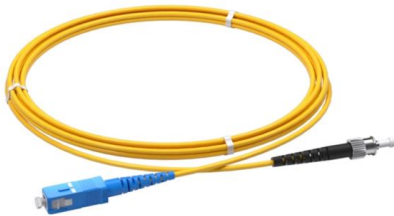

### Fiber Optic MPO Coupler, Aqua w/ Mounting Flange

L-com's MPO fiber optic couplers provide a fast and easy way to connect one male MPO fiber cable (with alignment pins) to one female MPO fiber cable (without

### L-com FOA-MPOFB Fiber Optic MPO Coupler, Black w/ Mounting Flange

L-com's MPO fiber optic couplers provide a fast and easy way to connect one male MPO fiber cable (with alignment pins) to one female MPO fiber cable (without alignment pins). Constructed of light

### LC Shutter Coupler, Duplex, With Flange, Black

L-com's shuttered LC couplers are built with an integrated dust shutter that keeps the adapter's

interior clean from dust. The shutter is 100% automatic and requires no

### L-com Fiber Optic MPO Coupler

Fiber Optic MPO Coupler w/Mounting Flange is an easy way to connect one male MPO fiber cable (with alignment pins) to one female MPO fiber cable (without