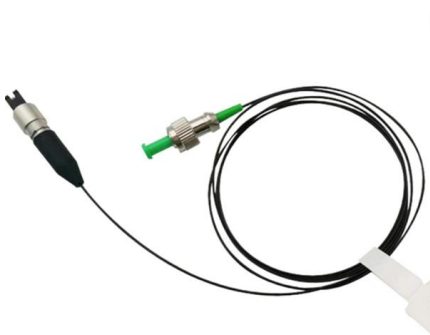

## MTP/MPO Fiber Optic Adapter Standard Footprint

Online Shop of MPO / MTP Fiber Optic Cables, MPO-LC Breakout/Fanout Cables, MPO/MTP Coupler Adapter, MPO/MTP Cassettes, Other Assemblies Same

## Connectors, Interconnects , Fiber Optic Connectors

Shop DigiKey's large in-stock selection of Fiber Optic Connector Adapters. View inventory, pricing and order now for same day shipping!

## ST Coupler with Flange , ST Duplex Fiber Optic Coupler

This ST Duplex Universal Fiber Optic Coupler / Adapter with works with both singlemode and multimode fiber and is designed to couple together ST patch

## Fiber Optic Coupler FC to ST Optical Cable Connector

About this item The Optical Fiber Mating Adapter/Sleeve is used to connect two connectorized fibers together with low loss. This model has an FC fiber connector