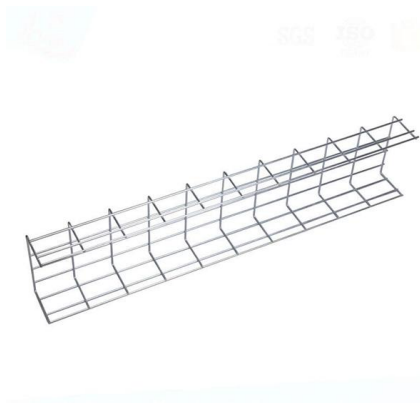

The Norden High Density Floor Standing Fibre Optic Distribution Frame

The Norden High Density Floor Standing Fibre Optic Distribution Frame is a durable and versatile solution designed for efficient fibre management in high-demand environments. Made from high