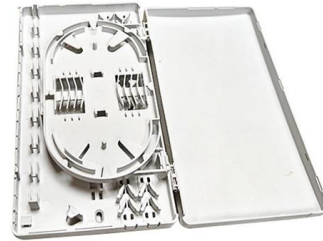

Optical Distribution Frame (ODF): The Complete Guide for Fiber

Comprehensive guide to Optical Distribution Frames (ODF) for data centers. Learn ODF types, installation best practices, fiber management, patch panels, MPO/MTP solutions, and high