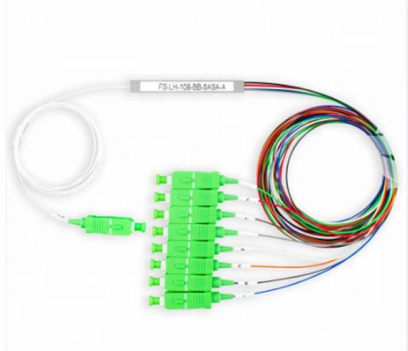

Adam Tas Corridor Energy

Fiber Optic Distribution Frame List

Fiber Optic Distribution Frame List

Odf Optical Fiber Distribution Frame Manufacturer

ODF fiber optic distribution frame, also known as fiber optic distribution cabinet, is a distribution equipment used for terminating, protecting, connecting, and managing

Optical Distribution Frame (ODF) in Telecom: Types & Uses

An Optical Distribution Frame (ODF) is a specialized enclosure designed to manage, connect, protect, and distribute fiber optic cables in telecom and data networks. Think of it as a