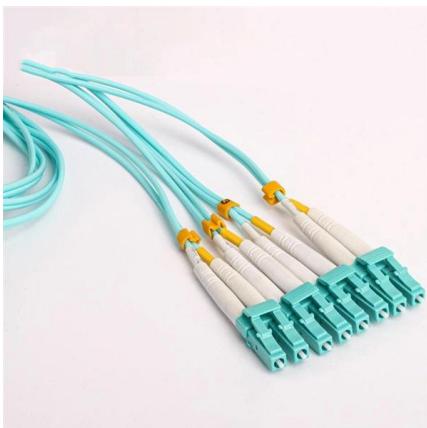

The Pre-terminated Supertap flat drop cables connect new subscribers to the access network. They are easily pluggable into the optical termination boxes (Pre

Fibre Optic Adapters/Couplers for Sale

FS offers full range of fibre optic adapters/couplers with good repeatability and changeability for mating two ends of a fibre optic cable with high precision.

Product Summary Fiber Optic Cable Termination Box 4 Cores 1 Entry Port 4 Outlet Ports For Drop Cable Description: Fiber Terminal boxes designed to meet the market demand are divided into direct

100Pcs Optical Fiber Protection Box Drop Cable Retection Box FTTH

Descriere 100Pcs Optical Fiber Protection Box Drop Cable Retection Box FTTH SC Adapter Type Waterproof Protected Box ABS engineering plastics have excellent wear resistance and oxidation

Single Mode SC/to SC/Fiber Optic Drop Cable

Single Mode SC/to SC/Fiber Optic Drop Cable - 2M/3M Indoor Extension Cord for Reliable Communication (White,200cm APC with Adapter)

Fiber Termination Box With 4 SC Adapter Ports, 4 Splices

The 100*80*29mm small 4 port indoor fiber termination box is designed to connect optical fiber cable with 4 pigtails in FTTH, FTTB, FTTD application.