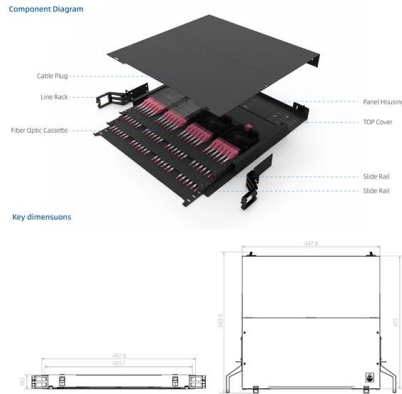

Fiber Optic Drop Cable Adapter