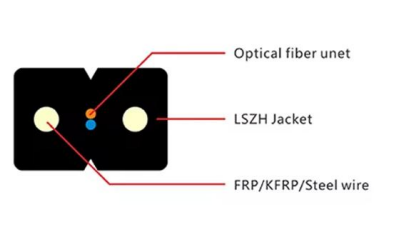

Fibre Optic Drop Cable Protection Box

The fibre optic drop cable protection box is a case to put in a cable