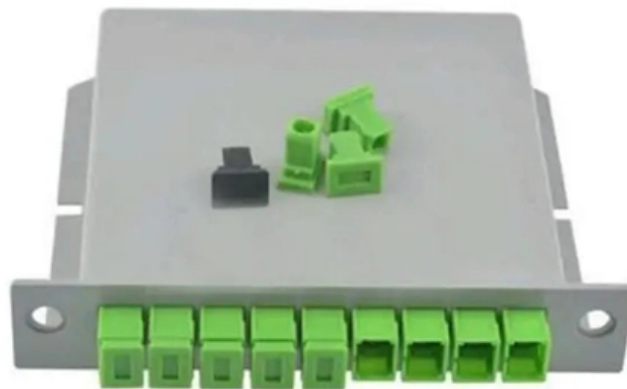

Adam Tas Corridor Energy

Fiber Optic Flange and Coupler APCUPC