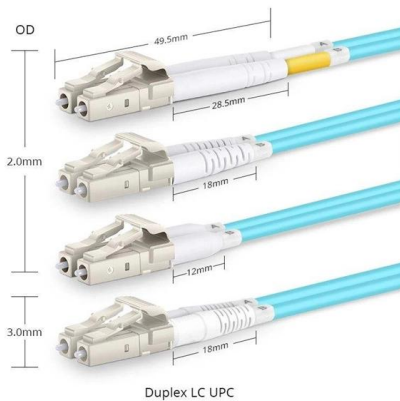

Round Optical Converter Adapter to Small Square Connector, SC

Round Optical Converter Adapter to Small Square Connector, SC/FC/ST/LC Coupler Flange, Male and Female Optical Power Meter (UPC to UPC)

SC APC Fiber Optic Coupler , SC Simplex Coupler , SC

This SC APC Simplex Singlemode Coupler / Adapter with flange is designed to couple together simplex SC APC patch cables or connectors. This fiber optic