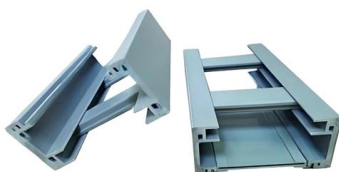

STARTECH Lc To Lc Coupler, Single Mode Lc Fiber Coupler,

Buy STARTECH Lc To Lc Coupler, Single Mode Lc Fiber Coupler, Lc/upc Duplex Adapter, Fiber Optic Lc Coupler For Patch Panel (LCLCSMCOUPLER) with fast shipping and top-rated customer