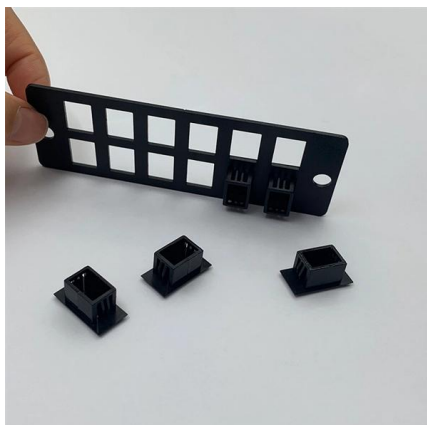

50pcs FC/APC Fiber Adapter FC/APC Large D Flange FC/APC Large D Coupler

Find many great new & used options and get the best deals for 50pcs FC/APC Fiber Adapter FC/APC Large D Flange FC/APC Large D Coupler *mq at the best online prices at eBay! Free shipping for