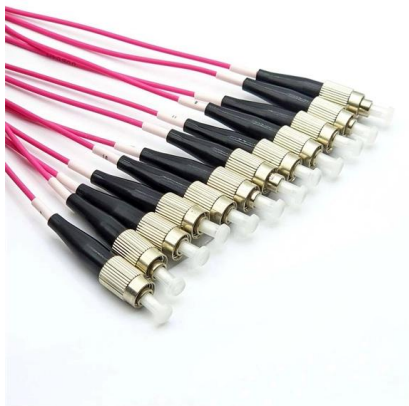

### SC/APC Fiber Optic Adapter: A Beginner's Guide

What is an SC/APC Fiber Optic Adapter? An SC/APC fiber optic adapter is a passive mechanical interface used to join two SC connectors that

### SC UPC/Simplified Single-Mode Fiber Optic Adapter Flange Coupler

Product description Fiber Optic Connectors / FC Connectors Model: SC UPC/Adapter Product length: 1 meter Fiber type: Single-mode Size: 45cm x 40cm x 25cm

### SC/APC Singlemode Simplex Adapter with Flange

This SC Adapter offers a quick and easy solution to extend an existing piece of fiber optic cabling and is built with high-grade casing materials for longevity.

### DIGITUS LC/APC Fiber Optic Connector

This item: DIGITUS LC/APC Fiber Optic Connector - Singlemode Field Plug - LC/APC Coupler -

Ceramic Ferrule - Index Matching Gel - For 0.9mm Fiber Jacket - Pack of 10 - Green