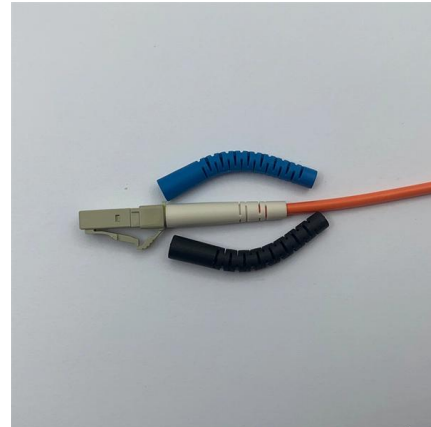

Traceable Fiber Optic

Traceable Fiber Patch Cords are an innovative solution for eliminating interconnection errors in dense fiber optic termination and patching environments.