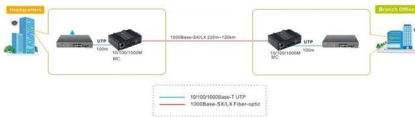

How is Fiber Internet Installed? Everything You Need to

That's the kind of experience fiber-optic internet makes possible. In this article we'll break down how fiber internet is installed - from the network fiber drop