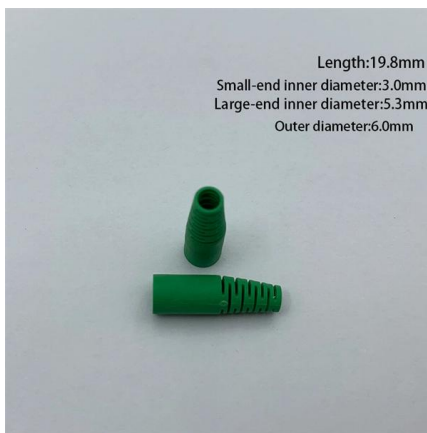

Product Type

Deliver optimal high-speed performance with a variety of cable assemblies, including copper, fiber and hybrid options.

Fiber Optic Patch Cords Guide , Types, Connectors

Explore fiber optic patch cords for telecom, data centers, and FTTH. From LC/SC to MPO/MTP and armored jumpers, ZION Communication offers