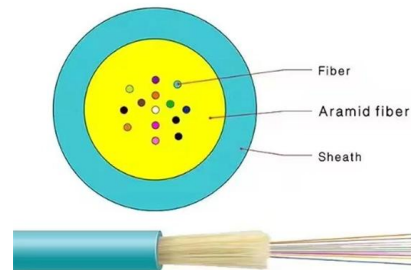

Fiber patch cables: buy online at EFB-Elektronik

From fiber optic pigtailed to patch cables - visit our online shop and buy fiber pigtailed, patch cables and pre-terminated fiber optic cables with all common fiber optic