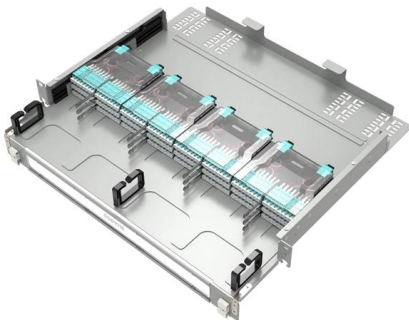

Fiber Patch Panels: A Beginner's Guide

What is a Fiber Patch Panel? Fiber optic patch panels are enclosures that act as a distribution hub for fiber cable. A bulk (multi-strand) fiber cable enters the patch panel and then each fiber strand is

A fiber optic patch panel is commonly described as the interface panel that connects multiple optical fiber cables and optical equipment. Patch

How to Install Fiber Optic Patch Panel

Make sure you understand the patch panel installation specifications and design. Preparation. Preparation work can cut down on disconnect time.

Foss offers high-quality fiber patch panels for structured cabling, enabling easy management, expansion, and maintenance in FTTH, data center, and telecom

Fiber Optic Patch Panel

Fiber Optic Patch Panel Fiber optic patch panels are critical components in modern communication systems, providing a structured and organized way to manage fiber optic cables and connections.

40M SC-SC Simplex Multimode Fiber Optic Cable 50/125 Plenum

40 Meter Length Multimode (50/125) Plenum SC-SC Simplex Single strand Fiber Optic Cable.

Common Configurations of Fiber Patch Panel

24 port fiber patch panel and 48 port fiber patch panel are the most common configurations, this article mainly introduce their features.