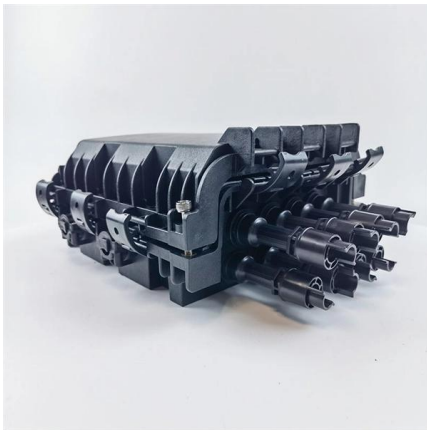

panel. The number of these ports vary from 12, 24, 48, 64, 72, 96 to 288