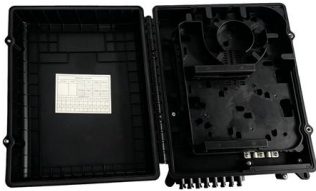

The Quick Guide to Fiber Patch Panels , FIBERONE

At FIBERONE, we manufacture a range of fiber patch panels to fit a variety of network needs. Our fiber product experts are standing by for a consult.

How to choose fiber optic patch panels?

Fosco Connect offers a 288 fibers 4RU rack mount fiber optic enclosure, loaded with 12 slots duplex fiber adapter panels. This high density patch panel provides a

4M LC-LC Multimode Fiber Optic Cable 50/125 4-Strand

4 Meter Length - 50/125 LC-LC 4 Strand Fiber Optic Cable.

FIBER PATCH PANELS

Fiber patch panel cutout fiber adapter plates (SC simplex SC duplex LC simplex LC duplex LC quad ST,FC,ST 12 ports and 24 ports) can be used for in-field fiber optic installations and can be used with