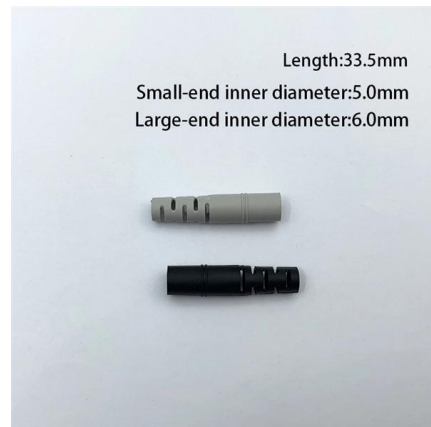

Patch Panels: A Complete Guide

If you are looking to connect just a handful of devices or network hardware systems to your patch panel, then a six or eight port patch panel may