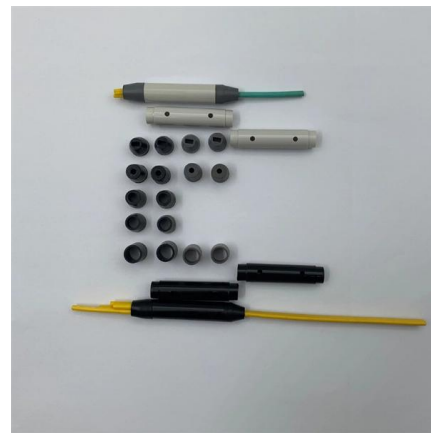

MPO/MTP Patch Panel: The Ultimate Guide to High

Master high-density networks with our expert guide on MPO/MTP patch panels. We cover cassettes, MPO to LC, polarity, and 96-core solutions.