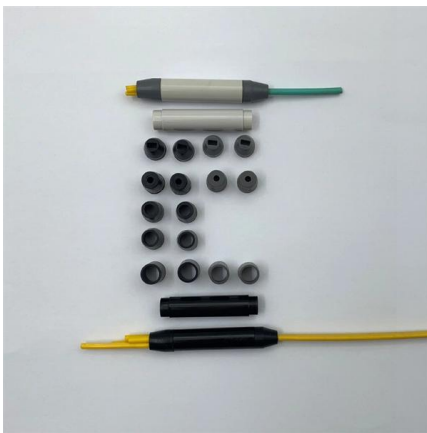

20Meters 65ft ST/UPC-ST/UPC Single-Mode Fiber Optic Cable ST

OS2 patch cords are commonly used in passive applications (GPON, FTTX and LANs), OS2 cables have a 0.25 dB/km attenuation at 1550 nm and 0.35 dB/km at 1310 nm. Our fiber single-mode fiber is

Fiber Optic Interconnects, Patch Cords & Pigtailed

Fiber Optic Interconnects, Patch Cords & Pigtailed
Something went wrong. If the problem persists contact the administrator.