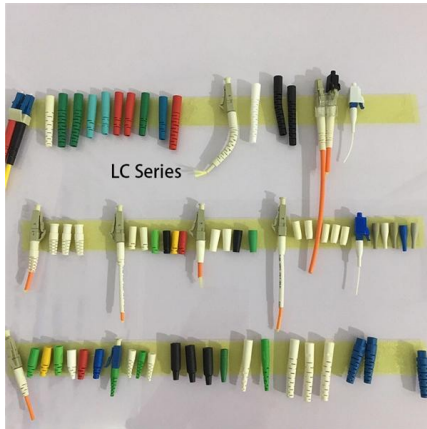

# **Fiber Optic patch cord ST-ST single-mode dual-fiber**

## Fiber Optic patch cord ST-ST single-mode dual-fiber

---

### 3M Length High Speed Transmission Single Mode LC LC Fiber Optic Patch Cord

Optical Fiber Patch Cord Product Name: 3M Length High Speed Transmission Fiber Optic Patch Cord Lc Lc Optical Fiber Patch Cord Description : The application of the 2.0mm diameter cable and the

### 1m (3ft) Fiber Patch Cable, 2 Fibers, ST UPC to ST UPC, Single Mode

This OS2 fiber patch cable is ideal for 1/10/25/40/100/400G Ethernet connections. It

offers low signal attenuation and high bandwidth for long-distance transmission.