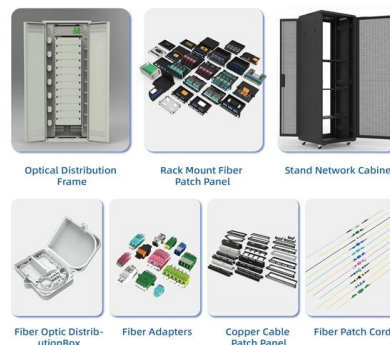

An Extensive Library of Self-Developed Products