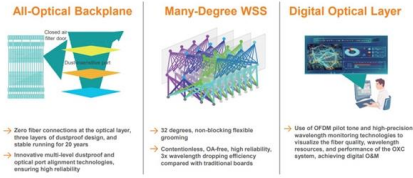

Fiber Patch Panel 12 Ports Installed 12 Core SC/UPC Coupler with

Fiber Patch Panel 12 Ports Installed 12 Core SC/UPC Coupler with Pigtail terminal box Item No.: 01072 OEM & ODM Accepted Request Quote

12 Ports Fiber Splitter Distribution Box for mini 1:8

The 12 port fiber distribution box is capable of housing 12 sc adapters and 1 pc 1:8 splitter, supporting 12 cores termination and max 1:8 optical splitting. Anti-theft

12 cores fiber splice box ftth fiber optic distribution box

The 12 Port Fiber Distribution Box can connect up to 2 optical cables, providing

48-Fiber Termination Box - 2 Input Ports (12mm and

Termination boxes are great for joining fiber optic cable & pigtails. They are safe, secure housing they protect fiber optic splices & enable easy distribution.