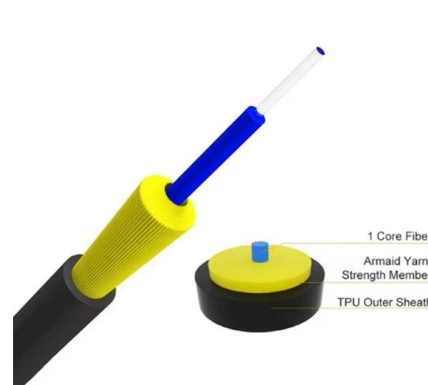

12 Core IP65 ST Fiber Termination Box

The ST Termination Box from Fibconet serves as the perfect junction point to connect feeder cables with drop cables in FTTx communication network systems. It facilitates fiber splicing, splitting, and