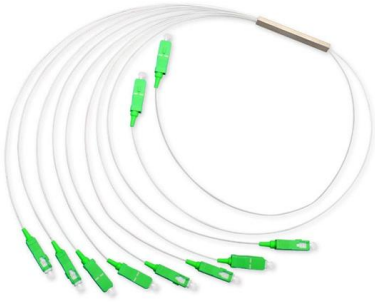

12 Cores Fiber Optic Fusion Splicing Terminal Box-ARTIC FIBER

Function: This terminal box is designed to protect fiber optic splices and facilitate the distribution of fiber connections in FTTx (Fiber to the Home/Building) networks.

12 Port Fiber Splice Termination Box for 1x8 Mini

This box comes with one cable inlet and 12 output port, supporting up to 12-core splice. It is made of engineering plastic that provides mechanical protection for

HAILE 12 Optical Fiber Terminal Box P1-12-LC - 12-Core LC Pigtail

The HAILE 12 Optical Fiber Terminal Box P1-12-LC is engineered to support 12-core LC fiber optic connections in a compact distribution frame. This optical fiber termination box is designed with a full

12-Fiber Termination Box - 2 Input Glands (12mm), 12

It features 2 input cable glands for cables up to 12 mm and 12 output ports for drop cables up to 3 mm, with a splice capacity of 12 fibers. The box supports both 1x4