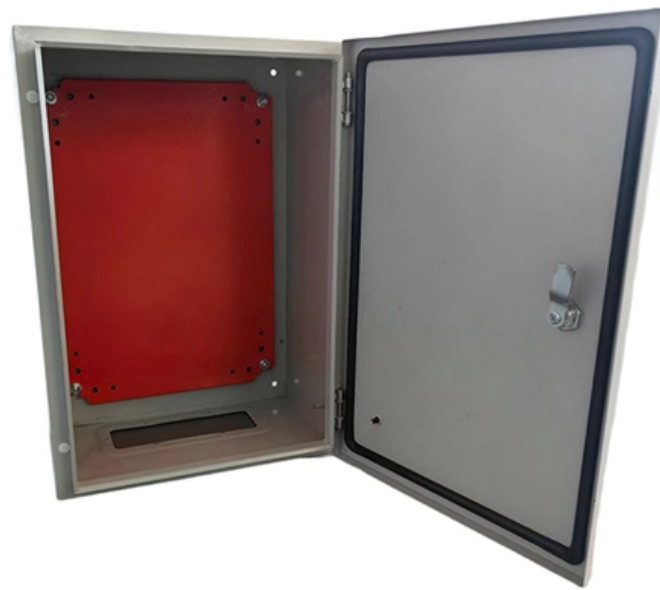

Adam Tas Corridor Energy

Fiber core arrangement in optical fiber distribution box

Fiber core arrangement in optical fiber distribution box

What's Inside a Fiber Distribution Box? Let's Break It Down!

Conclusion Fiber Distribution Boxes are indispensable in the realm of fiber optic networking, providing not just connectivity but also protection and management of one of the most critical aspects of

Fiber Distribution Box.pub

Fiber Distribution box contains the shell, the internals (supporting frame, set fiber disc, fixing device) and optical fiber joint protective element. Prominent advantages of fiber termination box lie in efficient

Datacom Indoor Wall-Mount Fiber distribu on enclosure (WODF) is designed for managing high-density fibre splicing in Building Entrance and Floor Telecom facilitates fulfilling FTTH requirements.

Optical Distribution Frame (ODF): The Complete Guide for Fiber

2021 Ultimate Guide of the Fiber Distribution Box

A fiber optic distribution box is a wall-mounted or pole-mounted box with or without a splitter, for indoor and outdoor application. It is used in the FTTH