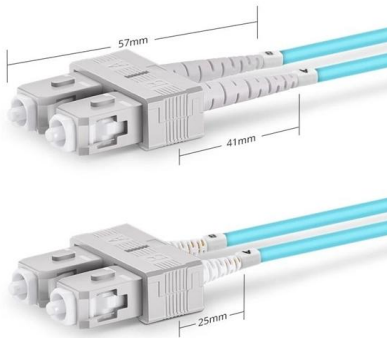

2021 Ultimate Guide of the Fiber Distribution Box

A fiber optic distribution box is a wall-mounted or pole-mounted box with or without a splitter, for indoor and outdoor application. It is used in the FTTH