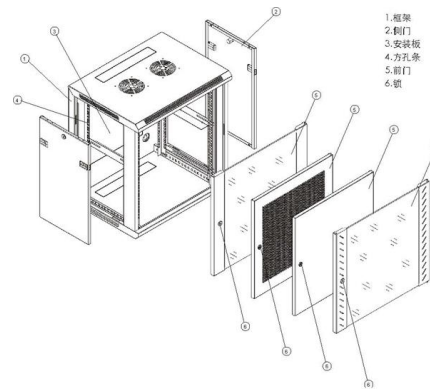

What Is an All-Optical Ethernet Switch?

All-optical Ethernet switches are a type of switch that provides optical uplink and downlink ports, making them an ideal choice for building an all-optical campus network. They can function as