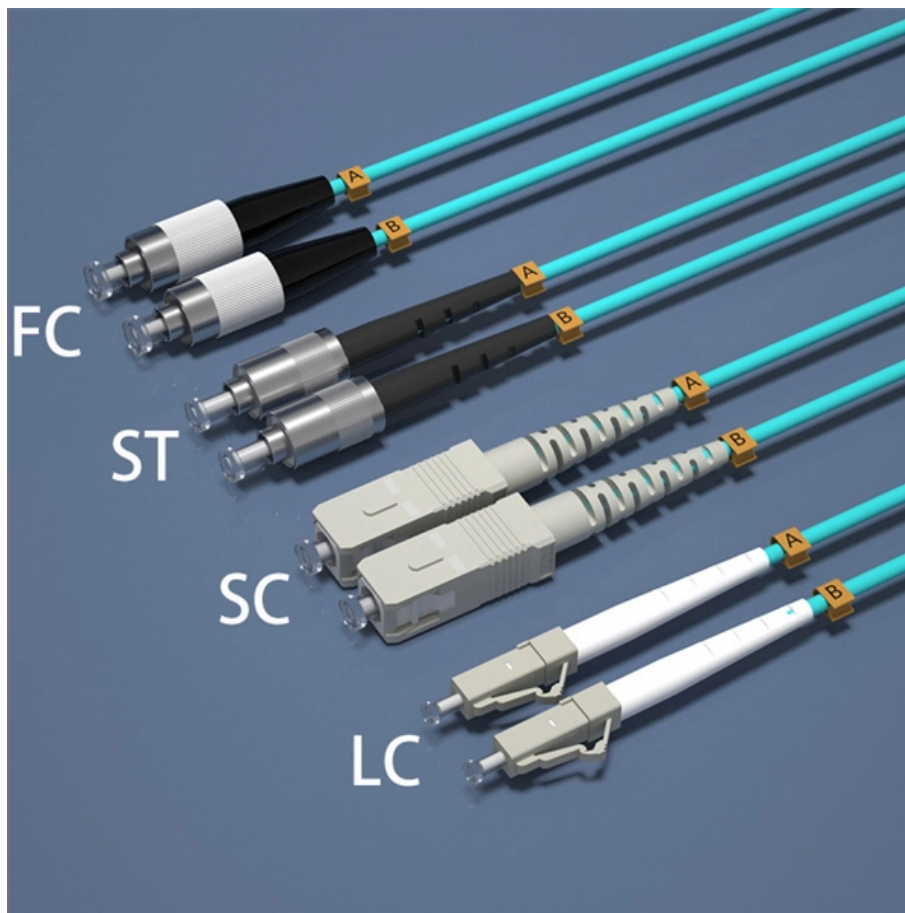

## Overview

---

Our 4-Port MMF MPO-to-LC Junction Box delivers flexible multimode fiber connectivity for 5G fronthaul infrastructure. Featuring industrial-class design with ODVA MPO-12 Male connector and 4 x ODVA LC/UPC connectors, this passive module provides below 0. Ideal for connecting pre terminated fibre assemblies where a patch panel is not suitable. Youysi 4-port sc fully equipped fc single-mode fully equipped st multi-mode optical fiber terminal box: carrier-grade quality, light-speed connection, a must-have for homes/enterprises! Youysi 4-port sc fully equipped fc single-mode fully equipped st multi-mode optical fiber terminal box:. Crafted with sturdy metal, this wall-mountable box guarantees durability and reliability for your network connections.