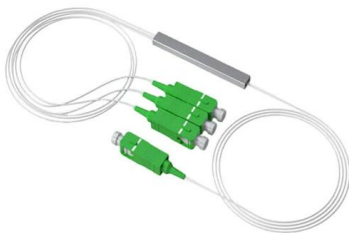

### **24 Port LC Fiber Patch Panel, OM4 Multimode**

1U 19" Pre-loaded LC fiber patch panel (48 fibers, OM4 multimode) provides efficient and easy management of fiber optic cables in the rack or cabinet.

### **48 Port Fiber Optic Patch Panel 1U Multimode OM4 MTP**

Description OptoSpan Part# EPM4-LDWVZQ-1AT is a fully-loaded Ultra Elite Series Multimode (OM4) LC-Loss Optimized MTP Elite rack-mount Slim/Compact (7" depth) fiber optic patch panel that offers

## 4 Port SC Fiber Termination Box, 4 Cores Splice

This 100\*83\*30mm 4 port ftth termination box is sc/lc fiber wall outlet that provides fiber connectivity to your enterprise and home, ideal for wall mount and desktop