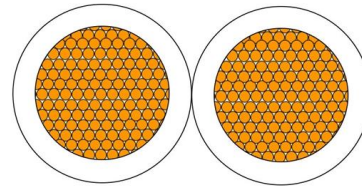

Structured Cabling Solutions

ICC is a structured cabling solutions manufacturer of copper & fiber optic connectivity products for commercial & residential applications.

Frontier Fiber Internet: Plans, Pricing, Speeds, and

Frontier Fiber Internet is a high-speed internet service that uses fiber-optic cables instead of copper or phone lines. It delivers faster speeds, better

Modem vs. Router vs. Gateway 101: The Cheat Sheet

This network port is where you connect the router's WAN port. Note: Since the modem has been so popular, sometimes folks call the fiber-optic ONT a